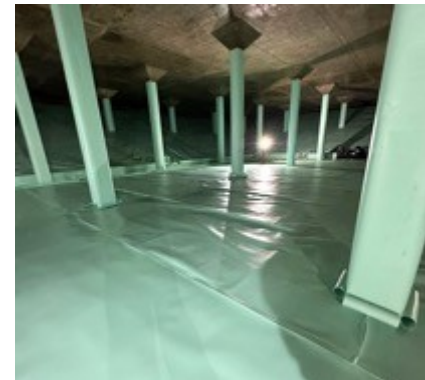

CONTROLIT FACTORY SIA

PRODUCER OF CONDUCTIVE UNDERLAYS FOR LEAK DETECTION

ays since 2016

is countries in Europe and beyond through our distribution partner network
waterproofed surfaces for ELD (Electronic Leak Detection) inspections to
y construction industry and biggest waterproofing producers in the world
meets ASTM standards

FLAT ROOFS

SWIMMING POOLS

OTHER APPLICATION

Controlit GS & GS Single Ply

Controlit GSP

Controlit PK